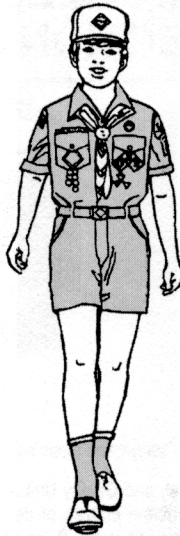

☐ **Neckerchief and Slide.** Triangular. Gold with blue border for Cub Scouts working in Wolf book. Light blue with dark blue border for Cub Scouts working in Bear book. Plaid for Webelos Scouts. For a Webelos Scout it is secured by a Webelos slide. For a Cub Scout it is secured by a Cub Scout slide. 5 pts.

☐ **Shirt.** Official long- or short-sleeve, blue for Cub Scouts and either blue or tan (optional) for Webelos Scouts. If tan shirt is worn, wear blue shoulder loops on epaulets. Wear with either pants or shorts. 15 pts.

☐ **Belt.** Official blue web belt cut to proper length with Cub Scout or Webelos insignia on buckle. Webelos Scouts wearing optional tan uniform may wear either the blue belt (preferred) and Webelos buckle or olive belt and Webelos buckle. Cub Scout belt loops are worn only on the blue belt. 5 pts.

☐ **Pants/Shorts.** Official, pressed; no cuffs. Blue for Cub Scouts and either blue (with blue shirt) or olive (with tan shirt) for Webelos Scouts. 15 pts.

☐ **Socks.** Dark blue official socks with gold tops. Webelos Scouts wearing optional olive/tan uniform wear official Boy Scout olive socks. 5 pts.

☐ **Shoes.** Leather or canvas, neat and clean. 5 pts.

☐ **Registration.** Current membership card or temporary certificate on person. 5 pts.

☐ **Insignia.** Correct placement: left pocket, 5 points; right pocket, 5 points; left sleeve, 5 points; right sleeve, 5 points. 20 pts.

For more information about insignia, see *Insignia Guide*, No. 33066A.

CUB SCOUT